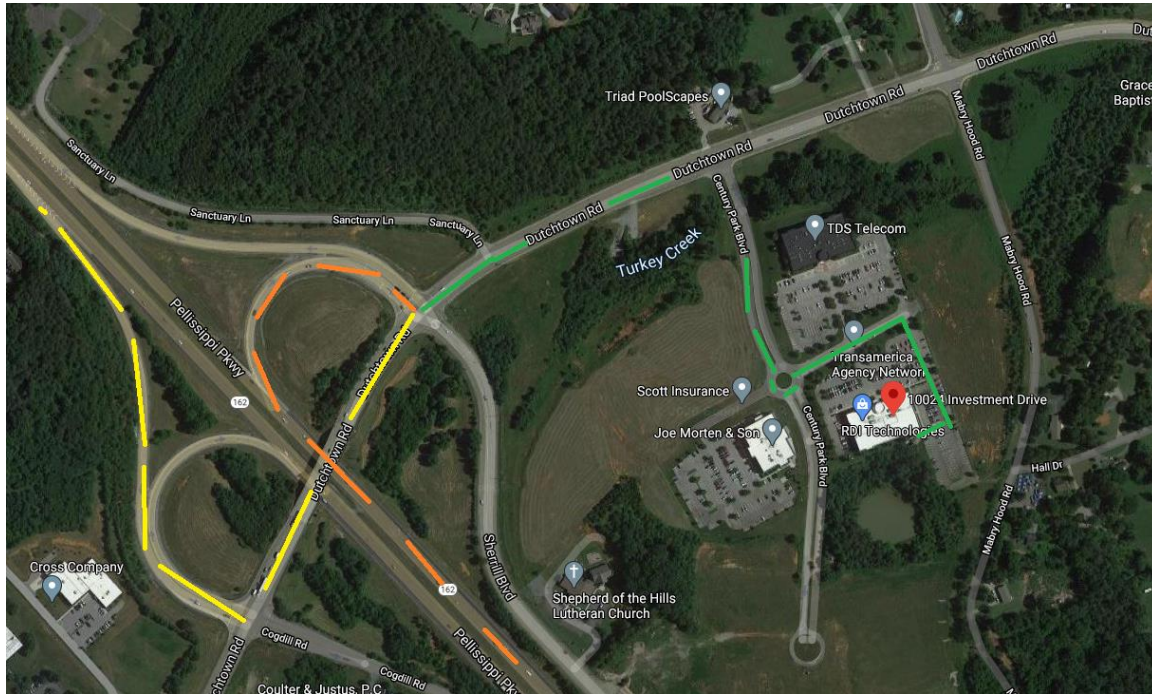

RDI Technologies, 10024 Investment Drive, Suite 150, Knoxville, TN 37932

(Orange line shows exiting on Dutchtown Road from Pellissippi Parkway (TN162) traveling North) (Yellow line shows exiting on Dutchtown Road from Pellissippi Parkway (TN162) traveling South.)

The delivery entrance is a Garage Door at ground level on the Southeast corner of the building. There is plenty of room for a full-sized semi-truck and trailer to turn around in the parking lot.